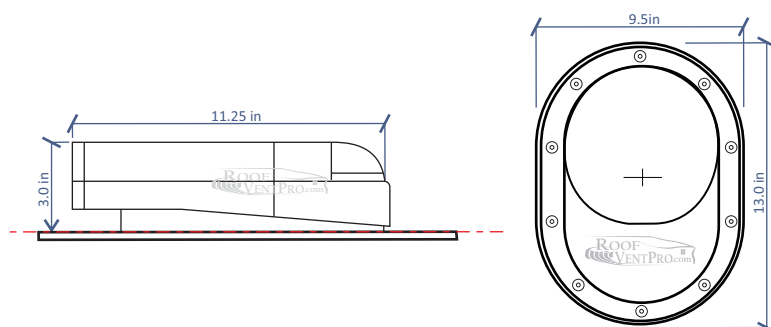

Technical drawing:

Set includes:

- ventilation set
- butyl seal
- 14 pcs of farmer screws in roof-vent color

Details: www.RoofVentPro.com

Product from