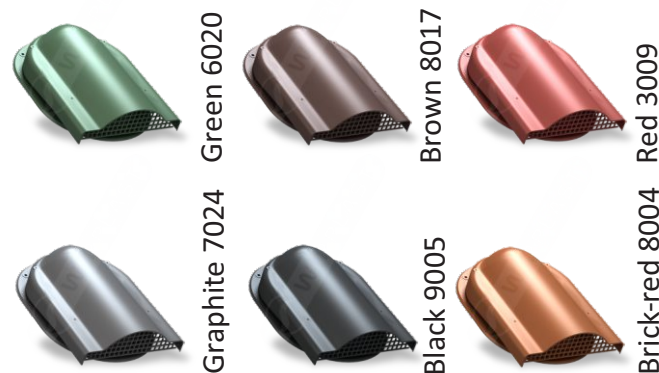

NORMAL EASY Ventilation set

Catalog no.: **P19**

Ventilation set designed to vent barren attics effectively removes damp from roof construction and area, in summer days lowers the temperature in attics.

Technical data:

- Roof surface: existing shingles and standing seam, classic rib
- Package: 1pc/set
- Box size: 19x17x4
- Quantity on euro-pallet (71in): 96 pcs
- Net weight: 1.76 lbs
- Gross: 2.76 lbs
- Material: PP-polypropylene dyed in mass
UV stabilized

Available colors:

Technical drawing:

Set includes:

- ventilation set
- butyl seal
- 14 pcs of farmer screws in roof-vent color

Details: www.RoofVentPro.com

Product from 